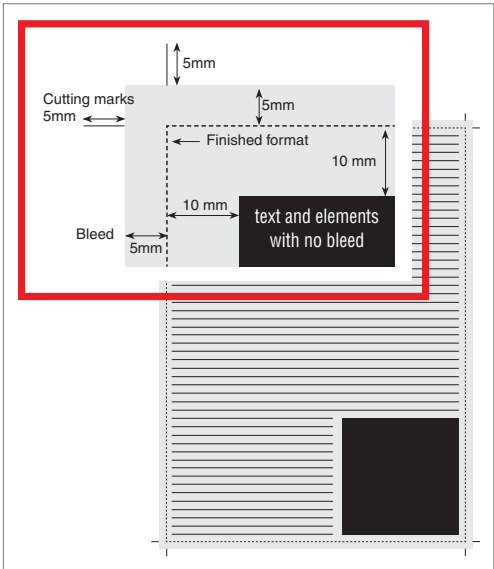

Technical sheet

Libelle lekker

Finished format: H 275 mm x W 220 mm

Every supply of material should be accompanied by a note of dispatch containing at least the following information: the client's name, the advertiser's name, date and title of all editions using the material, the subject and a reference to the corresponding order number.

THESE FORMATS OF LIBELLE LEKKER ARE STILL IN USE until the issue dated 15/10/2026.
Issue dated 12/11/2026, a new format will be introduced

1/1 page Finished format (trimbox): H 275 mm x W 220 mm + 5 mm bleed all around All elements that are not to be cut, must remain <u>at least 10mm</u> from the bleed.	2 x 1/2 page horizontal bleed Finished format (trimbox): H 135 mm x W 440 mm + 5 mm bleed all around All elements that are not to be cut, must remain <u>at least 10mm</u> from the bleed. All materials must be supplied as one unit. Spread headings and texts must remain 3 mm left and 3 mm right from the fold.
2/1 page Finished format (trimbox): H 275 mm x W 440 mm + 5 mm bleed all around All elements that are not to be cut, must remain <u>at least 10mm</u> from the bleed. All materials must be supplied as one unit. Spread headings and texts must remain 3 mm left and 3 mm right from the fold.	1/2 page horizontal bleed Finished format (trimbox): H 135 mm x W 220 mm + 5 mm bleed all around All elements that are not to be cut, must remain <u>at least 10mm</u> from the bleed.
1/2 page vertical bleed Finished format (trimbox): H 275 mm x W 107 mm + 5 mm bleed all around All elements that are not to be cut, must remain <u>at least 10mm</u> from the bleed.	1/4 page vertical no bleed Format: H 255 mm x W 46 mm
1/4 page squared no bleed Format: H 125 mm x W 97 mm